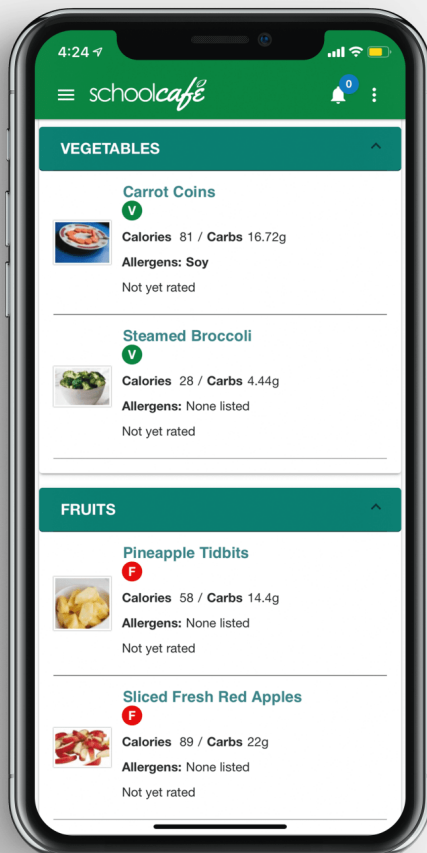

Nutri-Serve Food Management *at Beverly City School*

Our menus have moved!

Nutri-Serve uses **digital menus** to make it easier for you to connect with all the information you need about your school meals including ingredients, nutrition information, allergens, and more. Starting this year our monthly menus can be accessed by desktop, laptop, or mobile through

schoolcafé

To Access Menus:

Scan the QR code with your phone's camera to download the **mobile app**. Or, go to the App Store and search "SchoolCafe". Once you have the app downloaded, search for Beverly City School